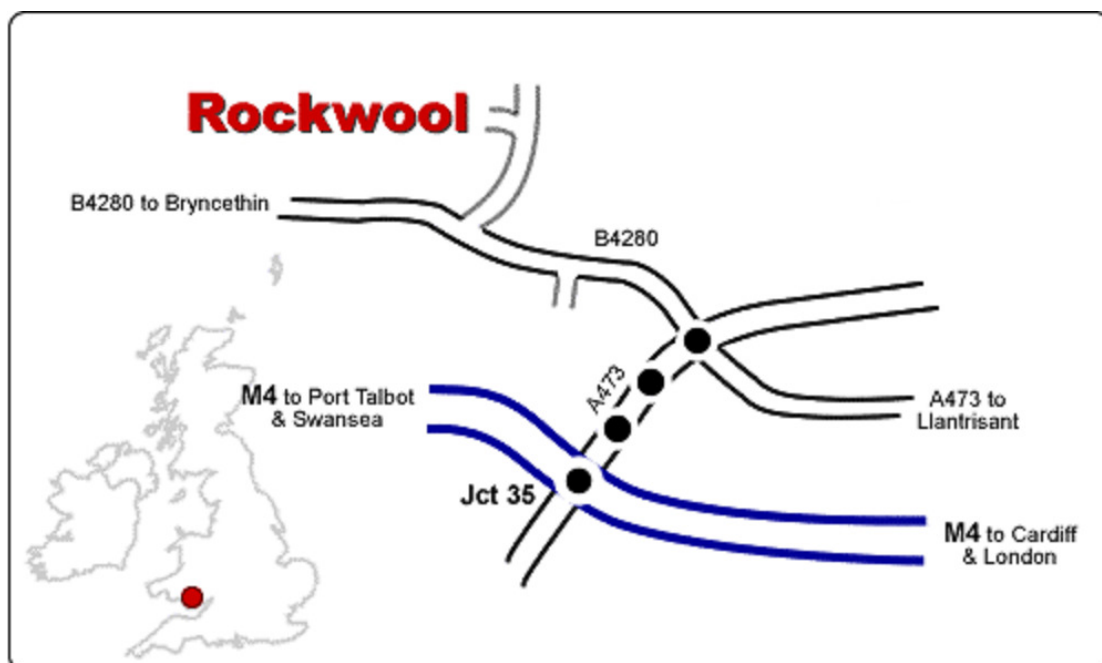

We are located in the Rockwool offices near Bridgend, South Wales.

Location map

Directions

By car

- Leave the M4 motorway at Junction 35 - signposted Bridgend/Pencoed.
- Proceed North along A473 towards Pencoed.
- At the third roundabout, bear left to the B4280 - signposted Bryncethin.
- Follow the road for approximately 1 mile.
- At the bottom of the hill, turn right into the road leading to Rockwool.
- The entrance to the Rockwool complex is about ½ mile down the road on the left-hand side. BuildDesk is based in the Rockwool head office building

By train

From Bridgend station, get a taxi and ask for the Rockwool factory (BuildDesk is based in the Rockwool head office building)